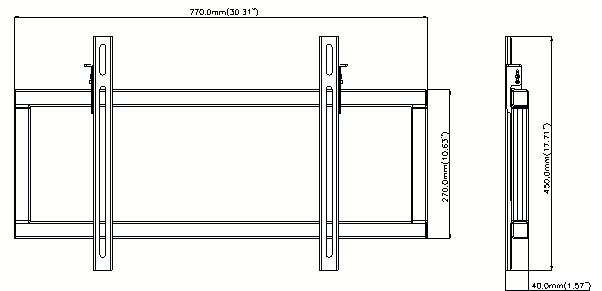

AV407 U

Net weight: 3.6KG
Gross weight: 4.4KG