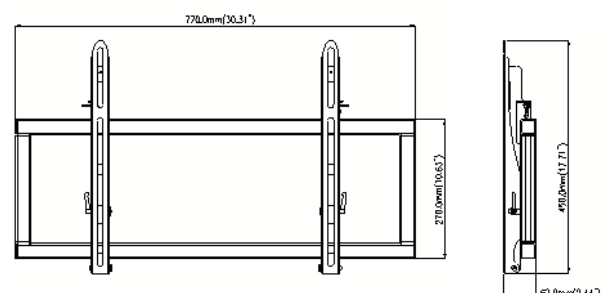

Safety is further enhance by its double locking device to deter theft, making it suitable even for a public and high traffic environment.

FEATURES:

- ▶ Flush to Wall 40mm (1.57") away from wall
- ▶ Install Effortlessly
- ▶ Economical Way of mounting
- ▶ Quick & Easy Installation
- ▶ Universal to wide range of plasma display
- ▶ Safety Locking System
- ▶ Sleek & Stylish Anodized Aluminum Design

UNIVERSAL PLASMA/LCD FIXED WALL MOUNT

- ▶ Ultra Sleek Design
- ▶ Light Weight Profile

- ▶ Easy Adjustment
- ▶ Quick & Easy Installation

AV407U/S

SPECIFICATIONS

Plasma size	Suitable for 37" - 50"
Wall Plate dimension	770mm (30.31") x 270mm(10.63")
Length of hook	450mm (17.71")
Distance from Wall	40mm (1.57")
Load Capacity	100kg (220lbs)
Colour Option	Milky White or Black for Hook Silver or Black for Aluminum

Related Product - AV408U

AV408U Mount tilt hook mechanism allows for effortless adjustment over a wide range of angles. The AV407U/S with AV408U Tilt Mount Hook is the ideal mounting solution for use on the wall in a loft or living room. The AV408U tilt mount hook allows the panel to be installed 2.44" from the wall with a viewing angle from 0 to 20 degrees.

AV407 U

Net weight: 3.6KG
Gross weight: 4.4KG

AV407 S

Net weight: 4.0KG
Gross weight: 4.8KG

AV408 U

Net weight: 5.0KG
Gross weight: 5.8KG

Distributed by:

ABTUS®