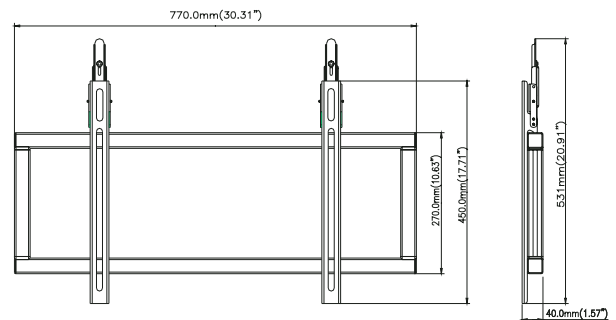

AV407 S

Net weight: 4.0KG
Gross weight: 4.8KG