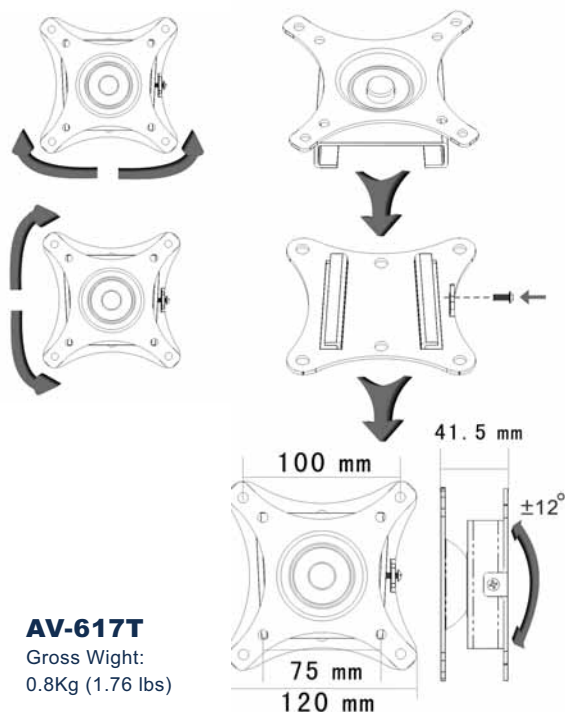

Our designs are attractive and complementary to the LCD screen they support, the AV607F/T LCD Monitor Wall Mounts also features:

- Vesa Compliant 75/100
- For Display 13" - 23"
- Include Mounting Hardware Kit
- Security Screws
- Install effortlessly
- Economical way of mounting
- Light weight
- Quick & easy installation
- Max Load Capacity 20kg
- Quick Slide-Together Tilt Mount/Fixed Mount
- Ball - Joint Design Allow All Angle Rotation (AV607T)

UNIVERSAL LCD MONITOR WALL MOUNTS

- ▶ Ultra Sleek Design
- ▶ Light Weight Profile

- ▶ Easy Adjustment
- ▶ Quick & Easy Installation

AV-607F/T

SPECIFICATIONS

AV-607F

VESA standards	(75 x 75 & 100 x 100) mm
Compatible with	13" to 23" LCD Monitor
Capacity	Max Load 20kg (44lbs)
Overall Dimensions	120 x 120 x 16.0 mm
Gross weight	0.5kg (1.1lbs)

AV-607T

VESA standards	(75 x 75 & 100 x 100) mm
Compatible with	13" to 23" LCD Monitor
Capacity	Max Load 20kg (44lbs)
Monitor	Viewing Angle $\pm 12^\circ$
360° Swivel rotation	
Overall Dimensions:	120 x 120 x 41.5 mm (4.7" x 4.7" x 1.6")
Gross weight	0.8kg (1.76lbs)

Fixed Mount

Tilt Mount

AV-607F

Gross Weight:
0.5Kg (1.1 lbs)

AV-617T

Gross Weight:
0.8Kg (1.76 lbs)

Distributed by:

ABTUS®