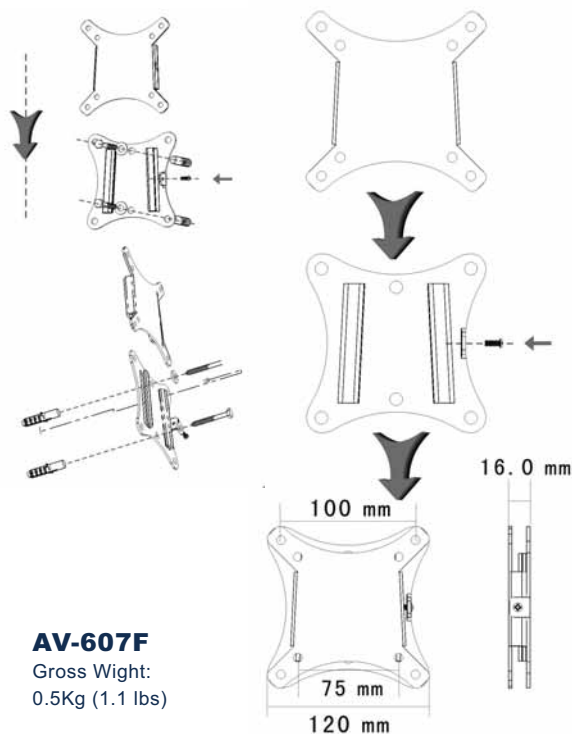

Our designs are attractive and complementary to the LCD screen they support, the AV607F/T LCD Monitor Wall Mounts also features:

- Vesa Compliant 75/100
- For Display 13" - 23"
- Include Mounting Hardware Kit
- Security Screws
- Install effortlessly
- Economical way of mounting
- Light weight
- Quick & easy installation
- Max Load Capacity 20kg
- Quick Slide-Together Tilt Mount/Fixed Mount
- Ball - Joint Design Allow All Angle Rotation (AV607T)

UNIVERSAL LCD MONITOR WALL MOUNTS

- ▶ Ultra Sleek Design
- ▶ Light Weight Profile

- ▶ Easy Adjustment
- ▶ Quick & Easy Installation

AV-607F/T

SPECIFICATIONS

AV-607F

VESA standards	(75 x 75 & 100 x 100) mm
Compatible with	13" to 23" LCD Monitor
Capacity	Max Load 20kg (44lbs)
Overall Dimensions	120 x 120 x 16.0 mm
Gross weight	0.5kg (1.1lbs)

AV-607T

VESA standards	(75 x 75 & 100 x 100) mm
Compatible with	13" to 23" LCD Monitor
Capacity	Max Load 20kg (44lbs)
Monitor	Viewing Angle $\pm 12^\circ$
360° Swivel rotation	
Overall Dimensions:	120 x 120 x 41.5 mm (4.7" x 4.7" x 1.6")
Gross weight	0.8kg (1.76lbs)

Fixed Mount

Tilt Mount

AV-607F

Gross Weight:
0.5Kg (1.1 lbs)

AV-617T

Gross Weight:
0.8Kg (1.76 lbs)

Distributed by:

ABTUS®