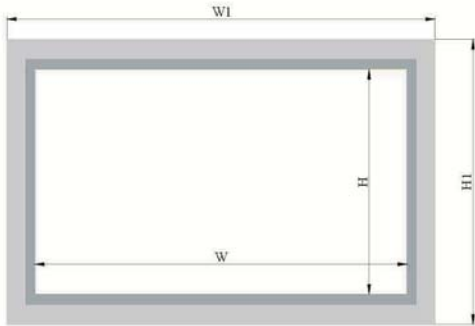

Highlights

- The world classic clean lines in design.
- Designed for mounting on the wall or into a wall opening.
- Viewing surface stretched tightly and perfectly flat on backside of a structured aluminum frame.
- Unique tighten method to keep the fabric completely flat at every point of the frame.
- Very simpler install methods for self assembling at instant time.
- Premium high resolution projection fabric keep your image as clear and vivid as it could be.
- Velour black textile coated frame enhanced the elegant appearance while absorbing light that surround the viewing area.
- Compact package for easy transport and storage

FIXED FRAME SCREEN

▶ True Color

▶ Elegant Styling

▶ Clarity Easy Installation

Specification

Model No	Size	Full Size (W1xH1)	Viewing Area (WxH)	D	L	Model
4:3 VIDEO FORMAT						
FX3060	VS60"	1339×1034	1219×914	\	1150	A
FX3070	VS70"	1542×1187	1422×1067	\	1350	A
FX3084	VS84"	1827×1400	1707×1280	\	1650	A
FX3100	VS100"	2152×1644	2032×1524	\	1950	A
FX3120	VS120"	2458×1874	2338×1754	\	2250	A
FX3150	VS150"	3128×2391	2948×2211	2275	2900	B
FX3180	VS180"	3838×2923	3658×2743	2807	3600	B
FX3200	VS200"	4244×3228	4064×3048	3112	4000	B
16:9 HDTV FORMAT						
FX9070	HD70"	1670×992	1550×872	\	1500	A
FX9080	HD80"	1889×1115	1769×995	\	1700	A
FX9092	HD92"	2152×1263	2032×1143	\	1950	A
FX0100	HD100"	2334×1365	2214×1245	\	2150	A
FX9106	HD106"	2458×1435	2338×1315	\	2250	A
FX9120	HD120"	2754×1602	2634×1482	\	2550	A
FX9135	HD135"	3169×1861	2989×1681	1745	2900	B
FX9150	HD150"	3501×2048	3321×1868	1922	3250	B